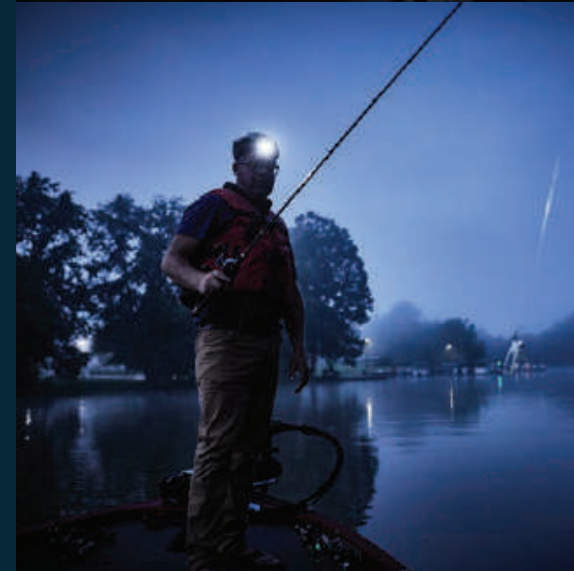

RECHARGEABLE

EINSTEIN™

Luces para cascos y faros compactos y ligeros.

EASY TOUCH

Easy Touch le permite cambiar rápidamente de un modo a otro con un ligero toque del botón.

WATERPROOF
1 METER • 30 MIN

COMFORTABLE
DESIGN