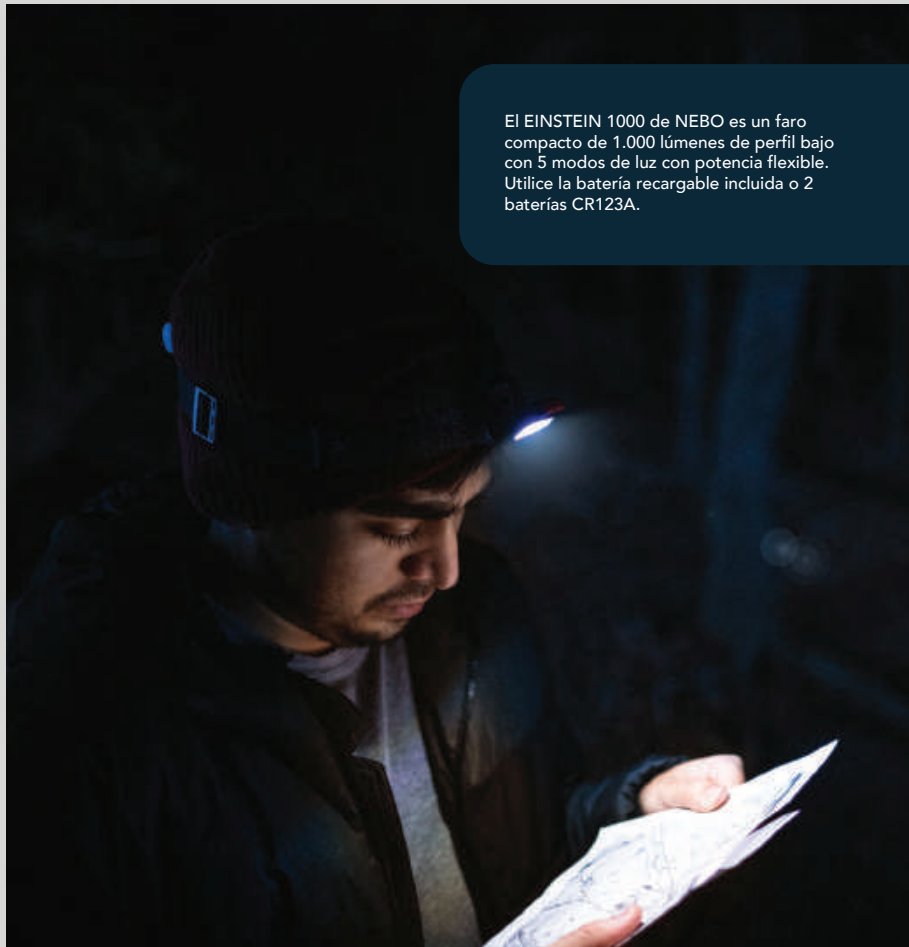

El EINSTEIN 1000 de NEBO es un faro compacto de 1.000 lúmenes de perfil bajo con 5 modos de luz con potencia flexible. Utilice la batería recargable incluida o 2 baterías CR123A.